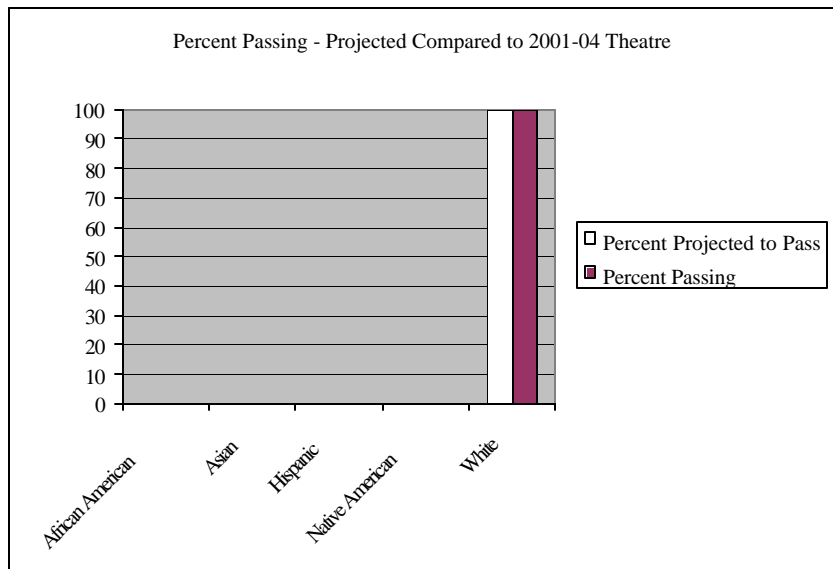

TEST INFORMATION

Test Code	0640	TEST NAME	Dance and Theatre Arts
SCORE RANGE	250-990		
2001-04 ALL MINNESOTA EXAMINEES			

GENDER COUNT (n=10)				ETHNICITY COUNT (n=10)						
	Females	Males	X-Missing	African American	Asian	Hispanic	Native American	Other	White	X-Missing
n	6	4	-	-	-	-	-	-	9	1
%	60.0	40.0	-	-	-	-	-	-	90.0	10.0

SCORE	Mean	Median	Range
Female	742	725	660-850
Male	782	785	730-830
Not Coded	-	-	-
African American	-	-	-
Asian	-	-	-
Hispanic	-	-	-
Native American	-	-	-
Other	-	-	-
White	757	740	660-850
Total Ethnicity	758	755	660-850
X-Missing Code	770	770	770-770

PASS RATE	Number Passing	Number Failing	Percent Passing
Female	6	-	100
Male	4	-	100
Total	10	-	100
Not Coded	-	-	-
African American	-	-	-
Asian	-	-	-
Hispanic	-	-	-
Native American	-	-	-
Other	-	-	-
White	9	-	100
Total Ethnicity	9	-	100
X-Missing Code	1	-	100

ALL STATE USERS	PASSING SCORE
ID	540
AK, MN	560
AR	580
WI	600
TN	610
KY	630