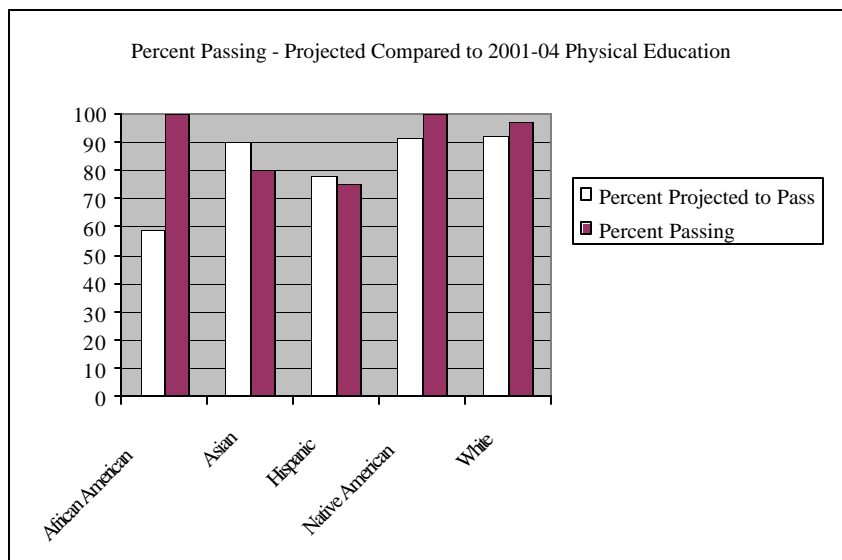

TEST INFORMATION

Test Code	0091	TEST NAME	Physical Education: Content Knowledge
SCORE RANGE	100-200		
2001-04 ALL MINNESOTA EXAMINEES			

GENDER COUNT (n=613)				ETHNICITY COUNT (n=613)						
	Females	Males	X-Missing	African American	Asian	Hispanic	Native American	Other	White	X-Missing
n	269	344	-	4	5	4	3	4	590	3
%	43.88	56.12	-	.65	.82	.65	.49	.65	96.25	.49

SCORE	Mean	Median	Range
Female	156	157	122-177
Male	157	157	129-179
Not Coded	-	-	-
African American	154	151	148-166
Asian	143	146	122-156
Hispanic	153	153	138-166
Native American	155	155	151-160
Other	156	157	153-158
White	157	157	129-179
Total Ethnicity	157	157	122-179
X-Missing Code	166	165	164-170

PASS RATE	Number Passing	Number Failing	Percent Passing
Female	257	12	96
Male	336	8	98
Total	593	20	97
Not Coded	-	-	-
African American	4	-	100
Asian	4	1	80
Hispanic	3	1	75
Native American	3	-	100
Other	4	-	100
White	572	18	97
Total Ethnicity	590	20	97
X-Missing Code	3	-	100

ALL STATE USERS	PASSING SCORE
NJ	139
AR, MN	141
ID	143
LA, SC	146
DE, KY, VT	147
NJ	148
IN, MS, WI, WV	150
TN	152
MD, MO, OH	153
CT, NV	154
NC	158
HI	160