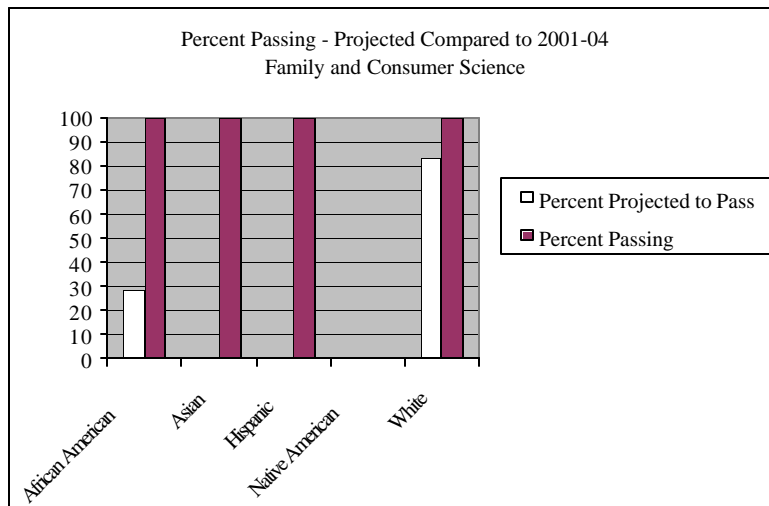

TEST INFORMATION

Test Code	0120	TEST NAME	Family & Consumer Science
SCORE RANGE	250-990		
2001-04 ALL MINNESOTA EXAMINEES			

GENDER COUNT (n=65)				ETHNICITY COUNT (n=65)						
	Females	Males	X-Missing	African American	Asian	Hispanic	Native American	Other	White	X-Missing
n	65	-	-	3	1	1	-	-	59	1
%	100	-	-	4.62	1.54	1.54	-	-	90.77	1.54

SCORE	Mean	Median	Range
Female	650	660	550-730
Male	650	660	550-730
Not Coded	-	-	-
African American	637	620	580-710
Asian	680	680	680-680
Hispanic	600	600	600-600
Native American	-	-	-
Other	-	-	-
White	652	660	550-730
Total Ethnicity	650	660	550-730
X-Missing Code	600	600	600-600

PASS RATE	Number Passing	Number Failing	Percent Passing
Female	65	-	100
Male	-	-	-
Total	65	-	100
Not Coded	-	-	-
African American	3	-	100
Asian	1	-	100
Hispanic	1	-	100
Native American	-	-	-
Other	-	-	-
White	59	-	100
Total Ethnicity	64	-	100
X-Missing Code	1	-	100

ALL STATE USERS	PASSING SCORE
LA	510
WV	530
IN, NC, OH, SC	540
GA, MN, NJ, VA	550
AR, HI, MS	560
KY	570
ID, TN	580
WI	590
MO, PA	600
NV	610
CT, OR	630