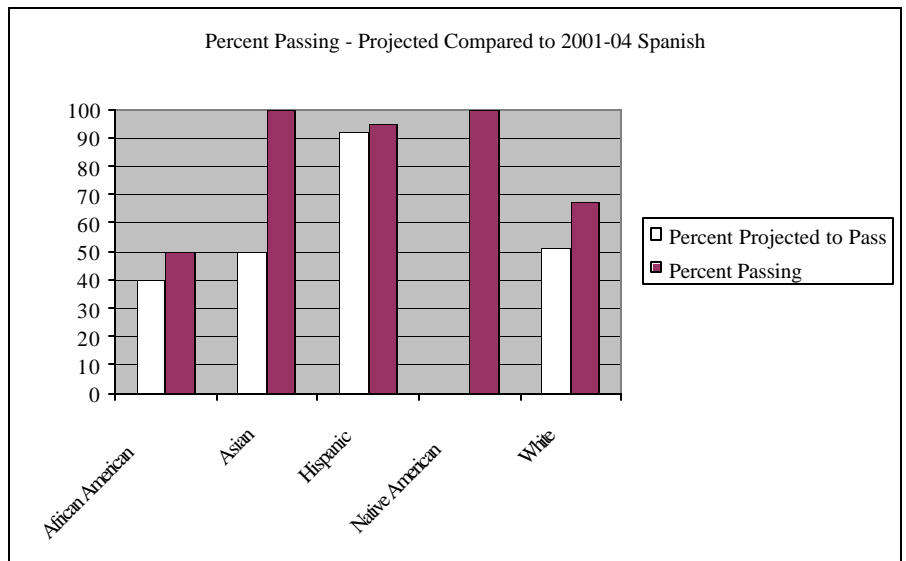

TEST INFORMATION

Test Code	0192	TEST NAME	Spanish: Productive Language Skills
SCORE RANGE	100-200		
2001-04 ALL MINNESOTA EXAMINEES			

GENDER COUNT (n=165)				ETHNICITY COUNT (n=165)						
	Females	Males	X-Missing	African American	Asian	Hispanic	Native American	Other	White	X-Missing
n	142	23	-	2	1	22	1	8	126	5
%	86.06	13.94	-	1.21	.61	13.33	.61	4.85	76.36	3.03

SCORE	Mean	Median	Range
Female	168	168	100-200
Male	170	173	110-198
Not Coded	-	-	-
African American	159	159	154-164
Asian	172	172	172-172
Hispanic	183	182	147-200
Native American	190	190	190-190
Other	157	161	105-174
White	166	168	100-200
Total Ethnicity	168	169	100-200
X-Missing Code	183	181	157-198

PASS RATE	Number Passing	Number Failing	Percent Passing
Female	99	43	70
Male	19	4	83
Total	118	47	72
Not Coded	-	-	-
African American	1	1	50
Asian	1	-	100
Hispanic	21	1	95
Native American	1	-	100
Other	5	3	63
White	85	41	67
Total Ethnicity	114	46	71
X-Missing Code	4	1	80

ALL STATE USERS	PASSING SCORE
AR	141
TN	154
MS	155
DE, NV	156
KY	158
GA	159
OR	160
SC	161
MN	162
DC	166
RI	174
CA	181