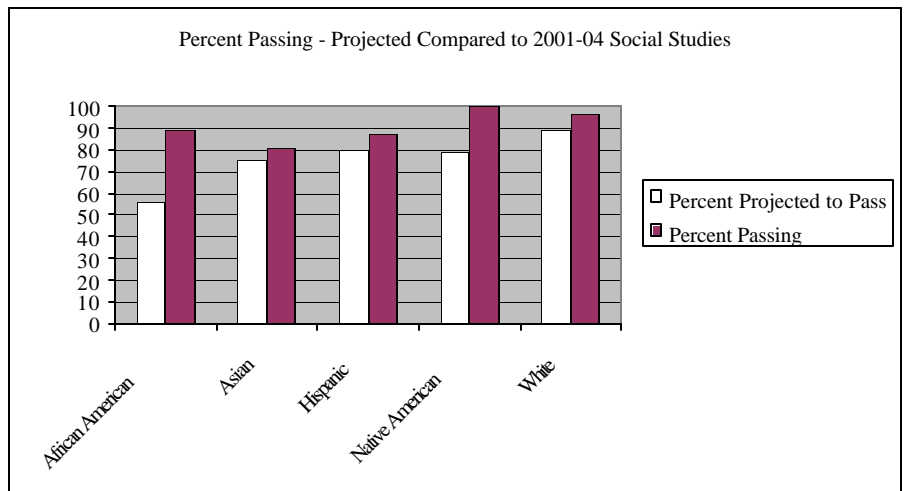

TEST INFORMATION

Test Code	0081	TEST NAME	Social Studies: Content Knowledge
SCORE RANGE	100-200		
2001-04 ALL MINNESOTA EXAMINEES			

GENDER COUNT (n=1,084)				ETHNICITY COUNT (n=1,084)						
	Females	Males	X-Missing	African American	Asian	Hispanic	Native American	Other	White	X-Missing
n	490	594	-	9	16	15	5	45	978	16
%	42.20	54.80	-	.83	1.48	1.38	.46	4.15	90.22	1.48

SCORE	Mean	Median	Range
Female	163	163	119-200
Male	169	169	131-200
Not Coded	-	-	-
African American	159	159	142-185
Asian	158	162	119-188
Hispanic	159	156	130-186
Native American	156	158	147-163
Other	172	173	144-200
White	166	166	125-200
Total Ethnicity	166	166	119-200
X-Missing Code	168	168	138-189

PASS RATE	Number Passing	Number Failing	Percent Passing
Female	463	27	94
Male	573	21	96
Total	1,036	48	96
Not Coded	-	-	-
African American	8	1	89
Asian	13	3	81
Hispanic	13	2	87
Native American	5	-	100
Other	45	-	100
White	937	41	96
Total Ethnicity	1,021	47	96
X-Missing Code	15	1	94

ALL STATE USERS	PASSING SCORE
MS	143
DC, MN	145
IN	147
WV	148
LA	149
AK, CO, ID	150
GA, KY	151
MO, NV	152
OR, WI	153
HI, MD	154
AR, NH	155
DE, NJ, OH, PA, WA	157
SC	158
VA	161
CT, VT	162