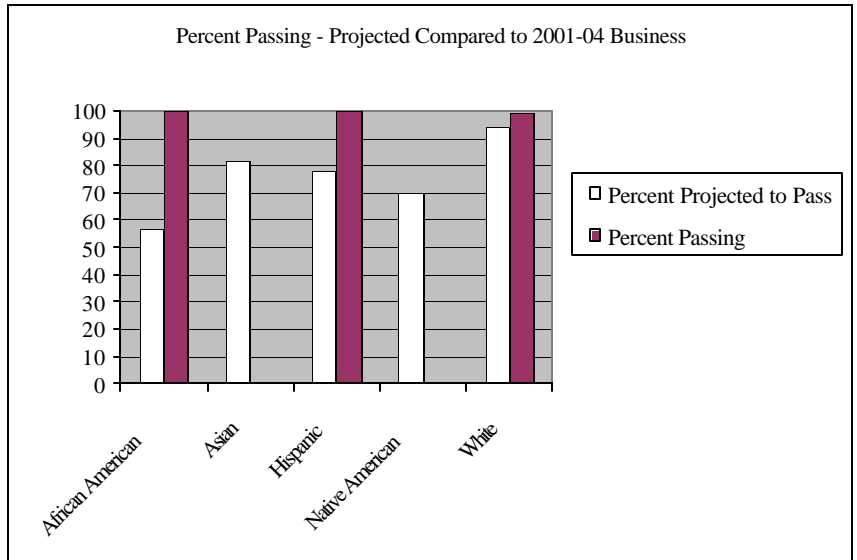

TEST INFORMATION

Test Code	0100	TEST NAME	Business Education
SCORE RANGE	250-990		
2001-04 ALL MINNESOTA EXAMINEES			

GENDER COUNT (n=105)				ETHNICITY COUNT (n=105)						
	Females	Males	X-Missing	African American	Asian	Hispanic	Native American	Other	White	X-Missing
n	63	42	-	1	-	1	-	1	100	2
%	60.0	40.0	-	.95	-	.95	-	.95	95.24	1.90

SCORE	Mean	Median	Range
Female	678	680	540-770
Male	690	700	520-770
Not Coded	-	-	-
African American	700	700	700-700
Asian	-	-	-
Hispanic	730	730	730-730
Native American	-	-	-
Other	600	600	600-600
White	683	680	520-770
Total Ethnicity	683	680	520-770
X-Missing Code	715	715	680-750

PASS RATE	Number Passing	Number Failing	Percent Passing
Female	63	-	100
Male	41	1	98
Total	104	1	99
Not Coded	-	-	-
African American	1	-	100
Asian	-	-	-
Hispanic	1	-	100
Native American	-	-	-
Other	1	-	100
White	99	1	99
Total Ethnicity	102	1	99
X-Missing Code	2	-	100

ALL STATE USERS	PASSING SCORE
IN	480
SC	540
AR, HI	550
DE, MN, MS, NV, PA, WA	560
LA, TN, WV	570
ID, KY, NC, WI	580
MD, MO, VA	590
OR	600
GA, OH	610
CT	620