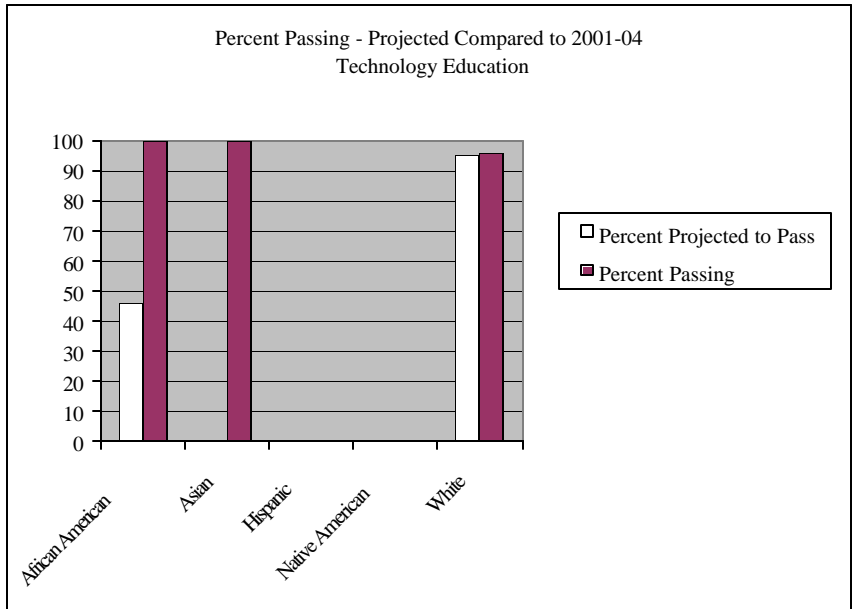

TEST INFORMATION

Test Code	0050	TEST NAME	Technology Education
SCORE RANGE	250-990		
2001-04 ALL MINNESOTA EXAMINEES			

GENDER COUNT (n=121)				ETHNICITY COUNT (n=121)						
	Females	Males	X-Missing	African American	Asian	Hispanic	Native American	Other	White	X-Missing
n	10	111	-	1	1	1	-	2	113	3
%	8.26	91.74	-	.83	.83	.83	-	1.65	93.39	2.48

SCORE	Mean	Median	Range
Female	630	630	550-710
Male	656	650	540-750
Not Coded	-	-	-
African American	700	700	700-700
Asian	680	680	680-680
Hispanic	560	560	560-560
Native American	-	-	-
Other	705	705	700-710
White	652	650	540-750
Total Ethnicity	654	650	540-750
X-Missing Code	687	690	630-740

PASS RATE	Number Passing	Number Failing	Percent Passing
Female	9	1	90
Male	107	4	96
Total	116	5	96
Not coded	-	-	-
African American	1	-	100
Asian	1	-	100
Hispanic	-	1	-
Native American	-	-	-
Other	2	-	100
White	109	4	96
Total Ethnicity	113	5	96
X-Missing Code	3	-	100

ALL STATE USERS	PASSING SCORE
AR	550
HI, MS	560
MO, NJ, SC, WV	570
MD, MN, NC, NV, TN	580
IN, WA, WI	590
KY	600
VA	610
GA, PA	620
OR	630
CT	640