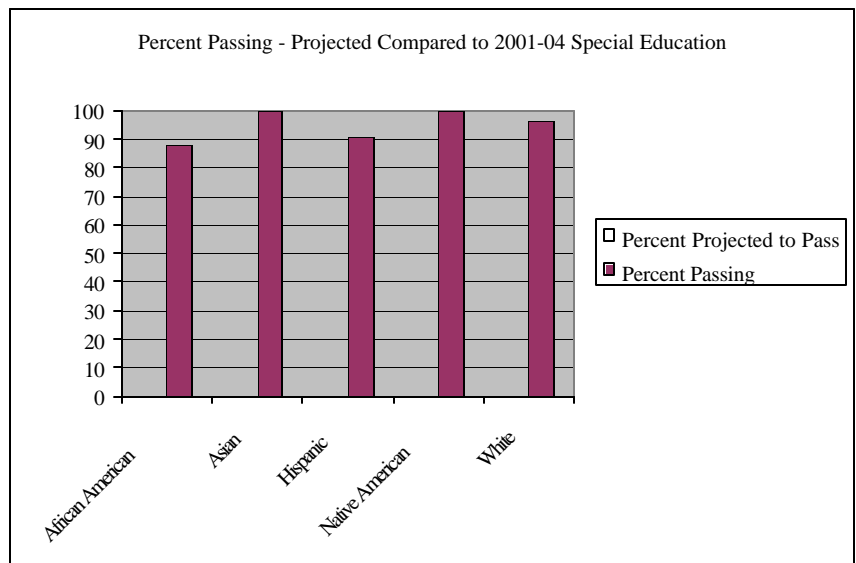

TEST INFORMATION

Test Code	0353	TEST NAME	Special Education-Education of Exceptional Students: Core Content Knowledge
SCORE RANGE			2001-04 ALL MINNESOTA EXAMINEES

GENDER COUNT (n=1,660)				ETHNICITY COUNT (n=1,660)						
	Females	Males	X-Missing	African American	Asian	Hispanic	Native American	Other	White	X-Missing
n	1,312	348	-	25	12	11	6	29	1,541	36
%	79.04	20.96	-	1.51	.72	.66	.36	1.75	92.83	2.17

SCORE	Mean	Median	Range
Female	177	179	127-200
Male	171	173	130-200
Not coded	-	-	-
African American	159	159	132-193
Asian	167	170	152-187
Hispanic	165	166	130-192
Native American	175	176	165-186
Other	175	177	136-193
White	176	178	127-200
Total Ethnicity	176	177	160-200
X-Missing Code	179	181	160-198

PASS RATE	Number Passing	Number Failing	Percent Passing
Female	1,306	6	99
Male	342	6	98
Total	1,648	12	99
Not Coded	-	-	-
African American	22	3	88
Asian	12	-	100
Hispanic	10	1	91
Native American	6	-	100
Other	28	1	97
White	1,534	7	96
Total Ethnicity	1,612	12	99
X-Missing Code	36	-	100

STATE	PASSING SCORE
PA	136
GA	138
MN	140
LA, NC, SC	143
WV	146
IN	150
ID	156
KY	157
MO	160