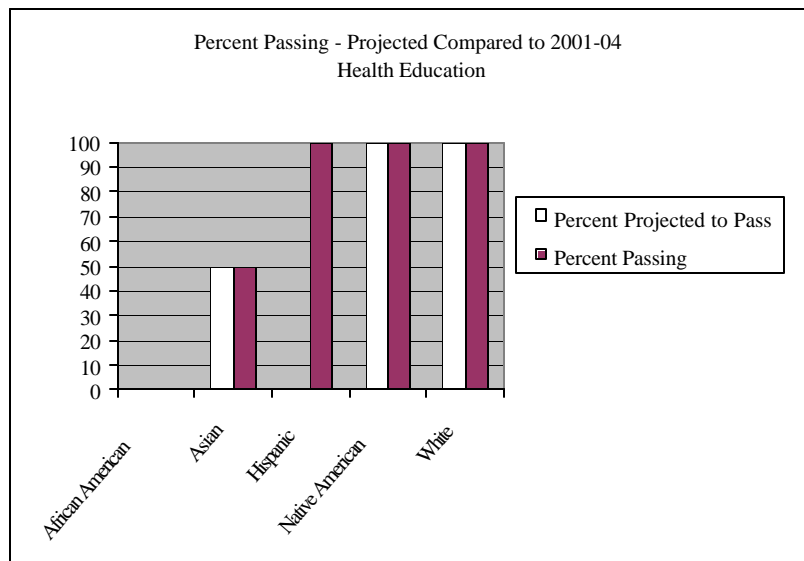

TEST INFORMATION

Test Code	0550	TEST NAME	Health Education
SCORE RANGE	250-990		
2001-04 ALL MINNESOTA EXAMINEES			

GENDER COUNT (n=264)				ETHNICITY COUNT (n=264)						
	Females	Males	X-Missing	African American	Asian	Hispanic	Native American	Other	White	X-Missing
n	151	113	-	-	2	1	2	2	256	1
%	57.02	42.80	-	-	.76	.38	.76	.76	96.97	.38

SCORE	Mean	Median	Range
Female	707	710	390-850
Male	682	690	510-830
Not Coded	-	-	-
African American	-	-	-
Asian	560	560	390-730
Hispanic	650	650	650-650
Native American	675	675	640-710
Other	630	630	600-660
White	697	700	510-850
Total Ethnicity	696	700	390-850
X-Missing Code	760	760	760-760

PASS RATE	Number Passing	Number Failing	Percent Passing
Female	150	1	99
Male	113	-	100
Total	263	1	99
Not Coded	-	-	-
African American	-	-	-
Asian	1	1	50
Hispanic	1	-	100
Native American	2	-	100
Other	2	-	100
White	256	-	100
Total Ethnicity	262	1	99
X-Missing Code	1	-	100

ALL STATE USERS	PASSING SCORE
IN	420
OH	480
MN	500
TN	570
NV	600
WI	610
MO	620
ID, KY	630
NC, WV	640
GA, PA	650
CT	680
OR	690
SC	710