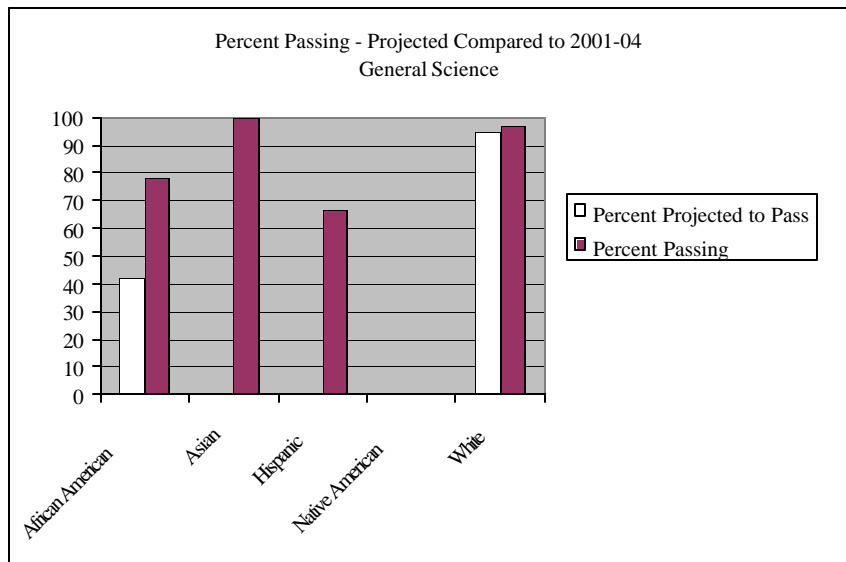

TEST INFORMATION

Test Code	0435	TEST NAME	General Science: Content Knowledge
SCORE RANGE	100-200		
2001-04 ALL MINNESOTA EXAMINEES			

GENDER COUNT (n=532)				ETHNICITY COUNT (n=532)						
	Females	Males	X-Missing	African American	Asian	Hispanic	Native American	Other	White	X-Missing
n	315	217	-	9	6	3	-	8	488	18
%	59.21	40.79	-	1.69	1.13	.56	-	1.50	91.73	3.38

SCORE	Mean	Median	Range
Female	168	169	114-200
Male	174	178	129-200
Not Coded	-	-	-
African American	150	151	114-180
Asian	166	171	139-185
Hispanic	160	153	131-196
Native American	-	-	-
Other	164	173	130-187
White	171	172	129-200
Total Ethnicity	170	172	114-200
X-Missing Code	169	169	131-194

PASS RATE	Number Passing	Number Failing	Percent Passing
Female	301	14	96
Male	210	7	97
Total	511	21	96
Not Coded	-	-	-
African American	7	2	78
Asian	6	-	100
Hispanic	2	1	67
Native American	-	-	-
Other	8	-	100
White	471	17	97
Total Ethnicity	494	20	96
X-Missing Code	17	1	94

ALL STATE USERS	PASSING SCORE
MN	143
GA	145
PA	146
NH	147
AK, ID, OH	149
CO	152
WA	153
MO, WI	154
CT, VT	157