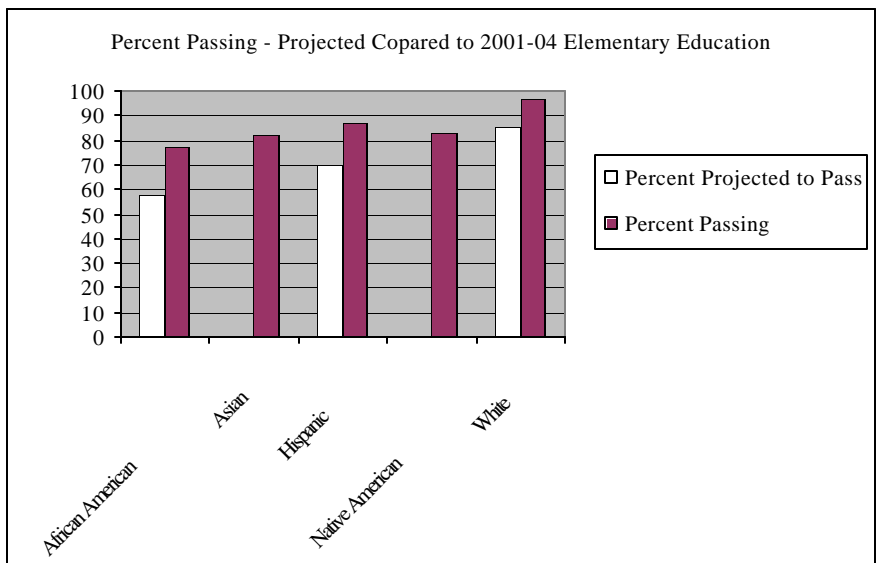

TEST INFORMATION

Test Code	0014	TEST NAME	Elementary Education: Content Knowledge
SCORE RANGE	100-200		
2001-04 ALL MINNESOTA EXAMINEES			

GENDER COUNT (n=6,073)				ETHNICITY COUNT (n=6,073)						
	Females	Males	X-Missing	African American	Asian	Hispanic	Native American	Other	White	X-Missing
n	5,187	882	4	64	102	46	35	97	5,666	63
%	85.41	14.52	.07	1.05	1.68	.76	.58	1.60	93.30	1.04

SCORE	Mean	Median	Range
Female	166	166	100-200
Male	173	174	124-200
Not Coded	166	163	149-187
African American	154	154	128-198
Asian	155	154	100-196
Hispanic	160	161	130-188
Native American	158	157	129-195
Other	165	166	124-200
White	167	168	100-200
Total Ethnicity	167	167	100-200
X-Missing Code	169	170	134-200

PASS RATE	Number Passing	Number Failing	Percent Passing
Female	4,991	196	96
Male	863	19	98
Total	5,854	215	96
Not Coded	4	-	100
African American	49	15	77
Asian	84	18	82
Hispanic	40	6	87
Native American	29	6	83
Other	93	4	96
White	5,502	164	97
Total Ethnicity	5,797	213	96
X-Missing Code	61	2	97

ALL STATE USERS	PASSING SCORE
AL	137
MN, TN	140
NJ, WA	141
MD	142
AK, ID, OH, VA	143
RI	145
CO, WI	147
KY, VT	148
LA	150
MS	153