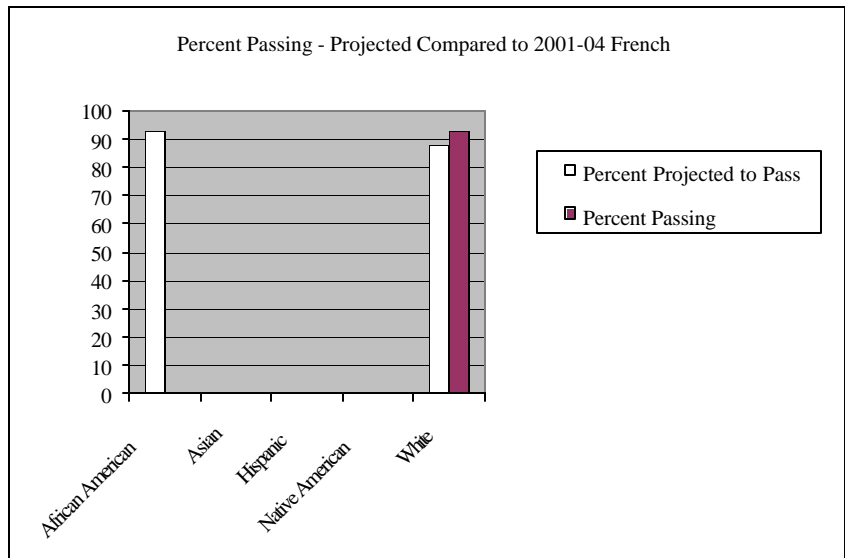

TEST INFORMATION

Test Code	0171	TEST NAME	French: Productive Language Skills
SCORE RANGE	100-200		
2001-04 ALL MINNESOTA EXAMINEES			

GENDER COUNT (n=46)				ETHNICITY COUNT (n=46)						
	Females	Males	X-Missing	African American	Asian	Hispanic	Native American	Other	White	X-Missing
n	40	6	-	-	-	-	-	1	43	2
%	86.96	13.04	-	-	-	-	-	2.17	93.48	4.35

SCORE	Mean	Median	Range
Female	178	182	156-200
Male	183	180	169-200
Not Coded	-	-	-
African American	-	-	-
Asian	-	-	-
Hispanic	-	-	-
Native American	-	-	-
Other	163	163	163-163
White	179	181	156-200
Total Ethnicity	179	182	156-200
X-Missing Code	182	182	182-182

PASS RATE	Number Passing	Number Failing	Percent Passing
Female	37	3	93
Male	6	-	100
Total	43	3	93
Not Coded	-	-	-
African American	-	-	-
Asian	-	-	-
Hispanic	-	-	-
Native American	-	-	-
Other	1	-	100
White	40	3	93
Total Ethnicity	41	3	93
X-Missing code	2	-	100

ALL STATE USERS	PASSING SCORE
MN	158
OR	160
DE, MS	161
NV	162
HI	164
TN	165
SC	166
AR, KY	167
GA	169
AK	171
DC	173