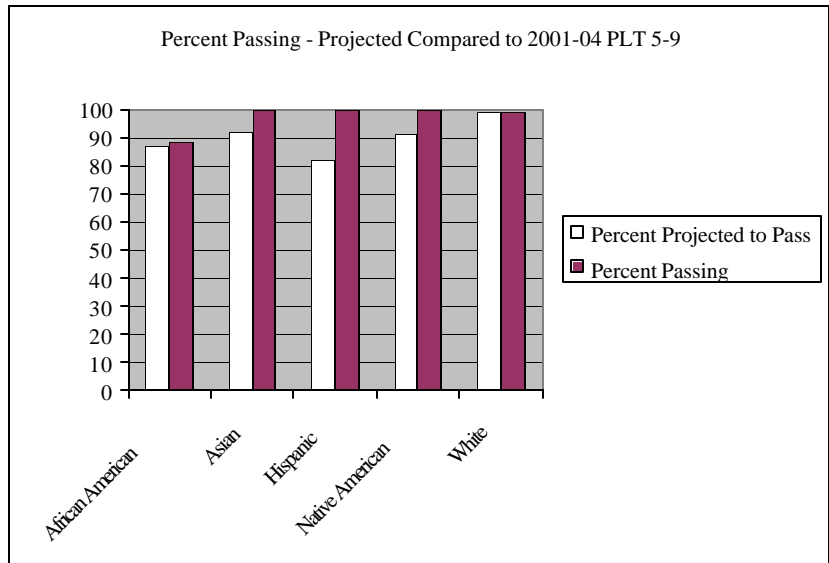

TEST INFORMATION

Test Code	0523	TEST NAME	Praxis II; Principles of Learning and Teaching (PLT) Grades 5-9
SCORE RANGE	100-200		
2001-04 ALL MINNESOTA EXAMINEES			

GENDER COUNT (n=797)				ETHNICITY COUNT (n=797)						
	Females	Males	X-Missing	African American	Asian	Hispanic	Native American	Other	White	X-Missing
n	529	267	1	8	16	8	2	21	725	17
%	66.37	33.50	.13	1.00	2.01	1.00	.25	2.63	90.97	2.13

SCORE	Mean	Median	Range
Female	173	174	117-200
Male	167	168	129-192
Not Coded	164	164	164-164
African American	163	166	143-172
Asian	173	173	158-197
Hispanic	162	160	144-180
Native American	163	163	163-163
Other	171	170	130-192
White	171	172	117-200
Total Ethnicity	171	172	117-200
X-Missing Code	171	173	154-187

PASS RATE	Number Passing	Number Failing	Percent Passing
Female	525	4	99
Male	259	8	97
Total	784	12	98
Not Coded	1	0	100
African American	7	1	88
Asian	16	0	100
Hispanic	8	0	100
Native American	2	0	100
Other	20	1	95
White	715	10	99
Total Ethnicity	768	12	98
X-Missing Code	17	0	100

ALL STATE USERS	PASSING SCORE
MN	144
MS	152
LA, TN	154
GA	155
HI	157
WV	159
MO, UT	160
KS, KY	161
ID	162
AR	164
SC	165
OH	168