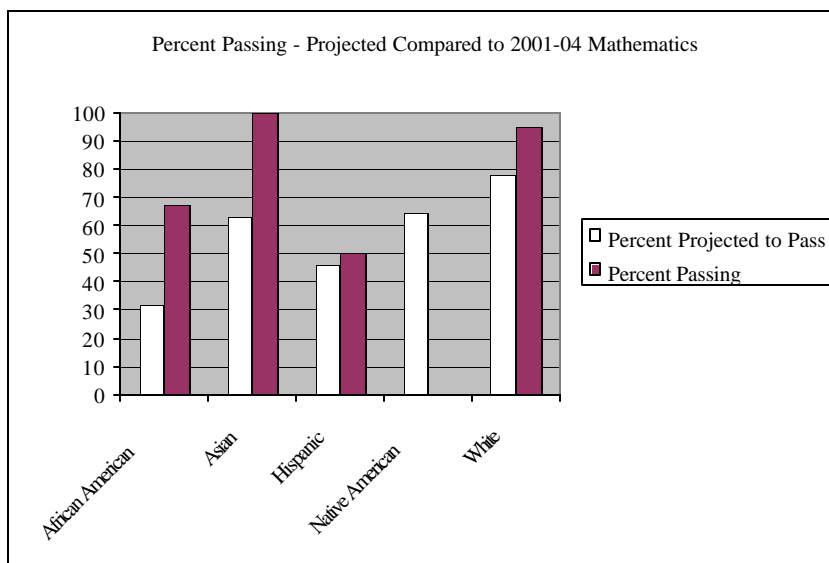

TEST INFORMATION

Test Code	0061	TEST NAME	Mathematics: Content Knowledge
SCORE RANGE	100-200		
2001-04 ALL MINNESOTA EXAMINEES			

GENDER COUNT (n=500)				ETHNICITY COUNT (n=500)						
	Females	Males	X-Missing	African American	Asian	Hispanic	Native American	Other	White	X-Missing
n	259	241	-	9	12	2	1	7	464	5
%	51.80	48.20	-	1.80	2.40	.40	.20	1.40	92.80	1.00

SCORE	Mean	Median	Range
Female	151	151	100-200
Male	157	159	100-200
Not Coded	-	-	-
African American	129	127	100-159
Asian	143	146	101-166
Hispanic	130	130	108-151
Native American	117	117	117-117
Other	145	144	123-159
White	155	156	100-200
Total Ethnicity	154	156	100-200
X-Missing Code	164	174	128-198

PASS RATE	Number Passing	Number Failing	Percent Passing
Female	247	12	95
Male	228	13	96
Total	475	25	95
Not Coded	-	-	-
African American	6	3	67
Asian	12	-	100
Hispanic	1	1	50
Native American	-	1	-
Other	6	1	86
White	445	19	96
Total Ethnicity	470	25	95
X-Missing Code	5	-	100

ALL STATE USERS	PASSING SCORE
AR	116
ID	119
DE	121
MS	123
MN	124
KY, LA	125
NH	127
SC	131
WV	133
WA	134
WI	135
GA, HI, IN, PA, TN	136
CT, MO, NJ	137
OR	138
OH	139
DC, MD, VT	141
AK	146
VA	147
CO	156