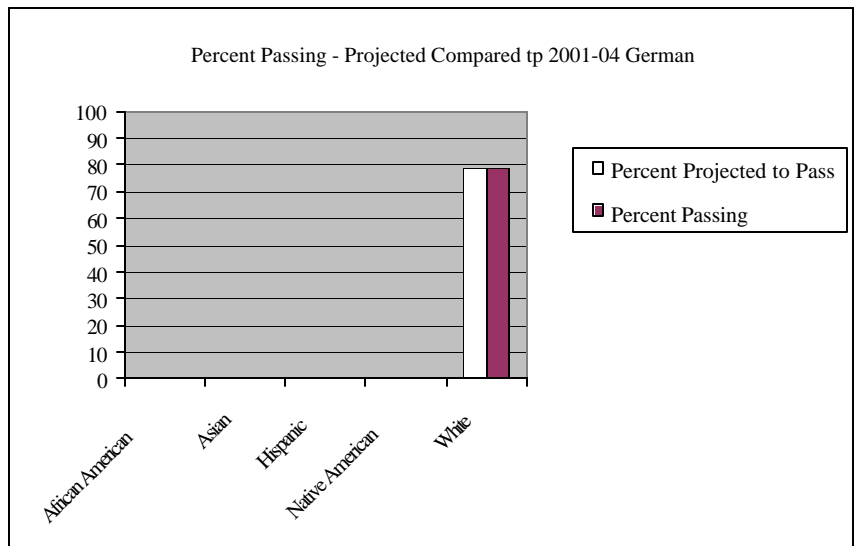

TEST INFORMATION

Test Code	0182	TEST NAME	German: Productive Language Skills
SCORE RANGE	100-200		
2001-04 ALL MINNESOTA EXAMINEES			

GENDER COUNT (n=25)				ETHNICITY COUNT (n=25)						
	Females	Males	X-Missing	African American	Asian	Hispanic	Native American	Other	White	X-Missing
n	22	3	-	-	-	-	-	-	24	1
%	88.0	12.0	-	-	-	-	-	-	96.0	4.0

SCORE	Mean	Median	Range
Female	185	187	156-200
Male	174	169	158-200
Not Coded	-	-	-
African American	-	-	-
Asian	-	-	-
Hispanic	-	-	-
Native American	-	-	-
Other	-	-	-
White	184	182	156-200
Total Ethnicity	184	182	156-200
X-Missing Code	178	178	178-178

PASS RATE	Number Passing	Number Failing	Percent Passing
Female	19	3	86
Male	1	2	33
Total	20	5	80
Not Coded	-	-	-
African American	-	-	-
Asian	-	-	-
Hispanic	-	-	-
Native American	-	-	-
Other	-	-	-
White	19	5	79
Total Ethnicity	19	5	79
X-Missing Code	1	-	100

ALL STATE USERS	PASSING SCORE
MS, OR	160
HI	169
MN	170
AK	178
SC	181
GA	182